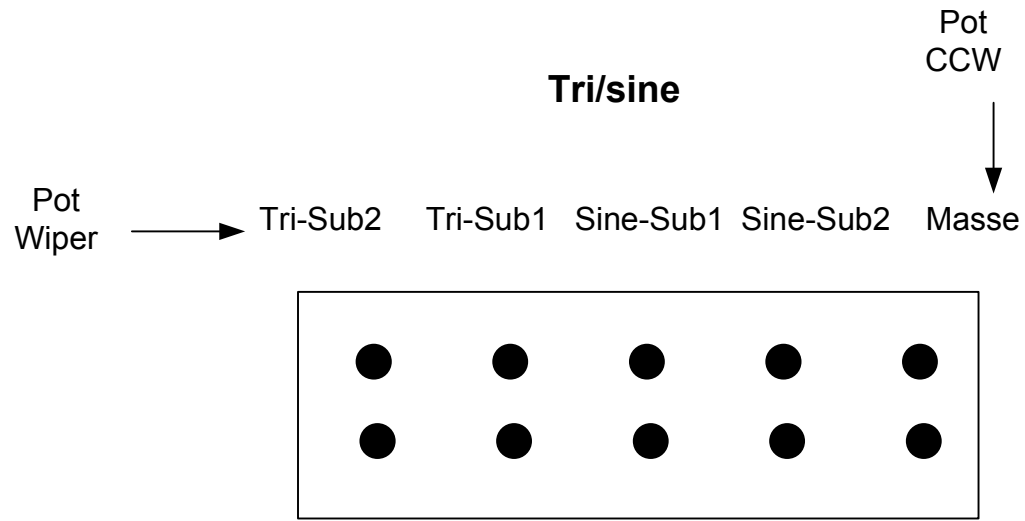

VCO Extra Companion

**Tri/sine**

**Square**

Connection to front panel potentiometers