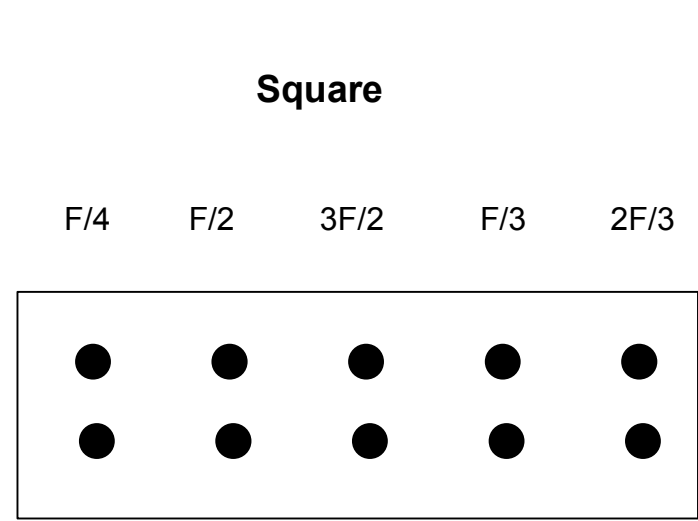

VCO Extra Companion

**Tri/sine**

**Square**

Connection to front panel potentiometers