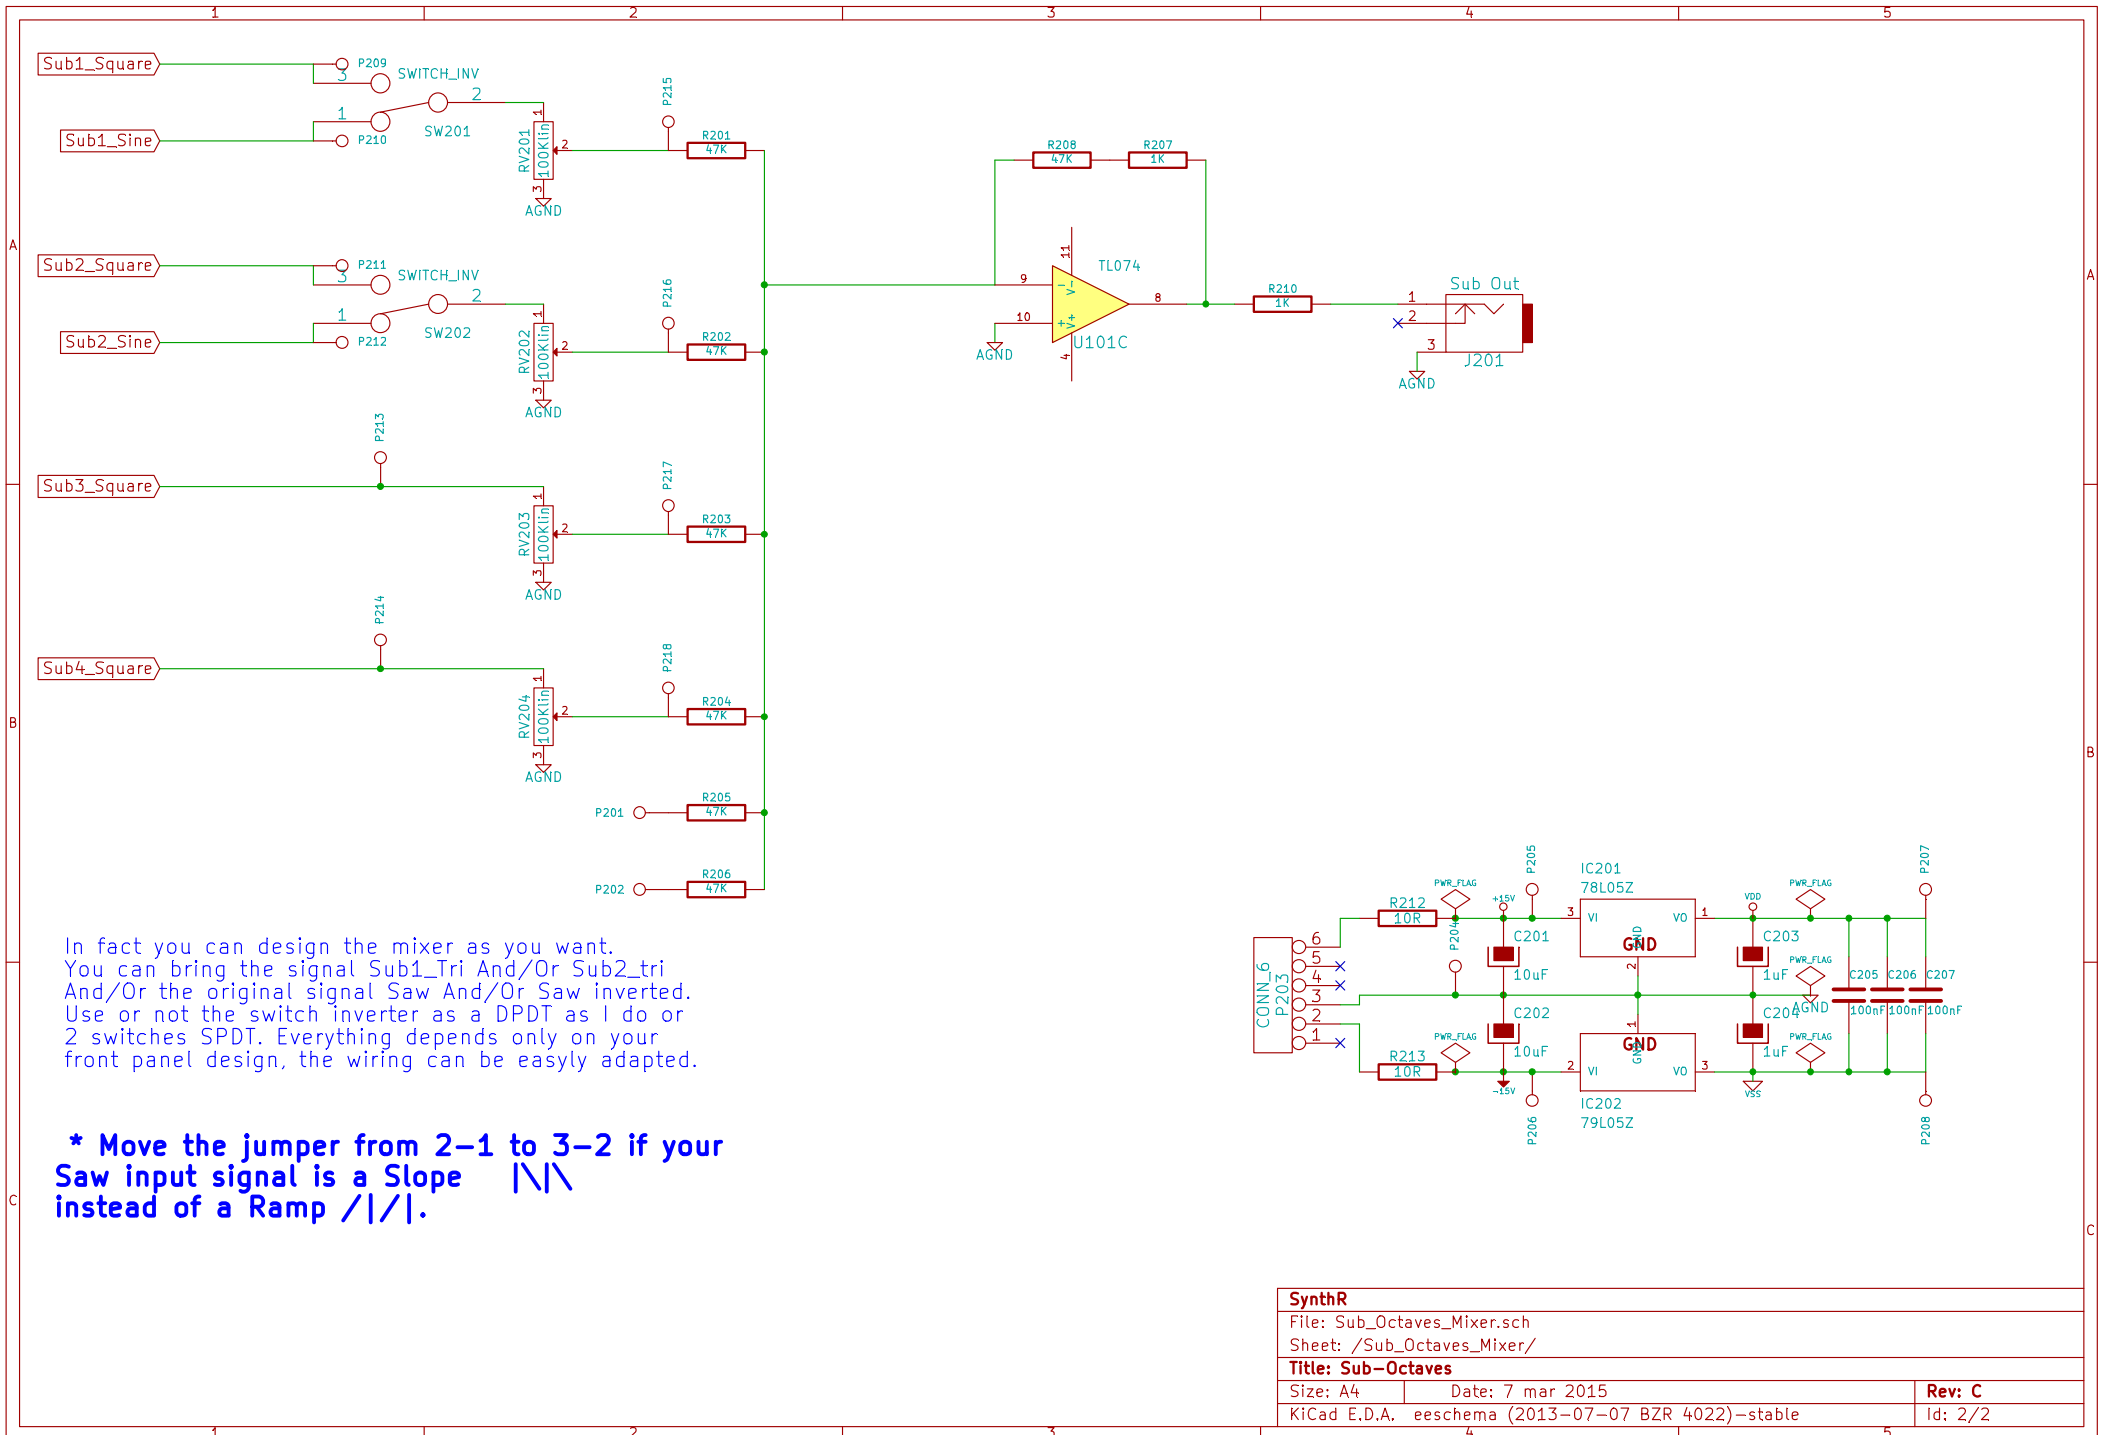

SynthR

File: Sub-Octaves.sch

Sheet: /

Title: Sub-Octaves

Size: A4

Date: 7 mar 2015

Rev: C

KiCad E.D.A. eschema (2013-07-07 BZR 4022)-stable

Id: 1/2

SynthR		
File: Sub_Octaves_Mixer.sch		
Sheet: /Sub_Octaves_Mixer/		
Title: Sub-Octaves		
Size: A4	Date: 7 mar 2015	Rev: C
KiCad E.D.A. eschema (2013-07-07 BZR 4022)-stable		Id: 2/2